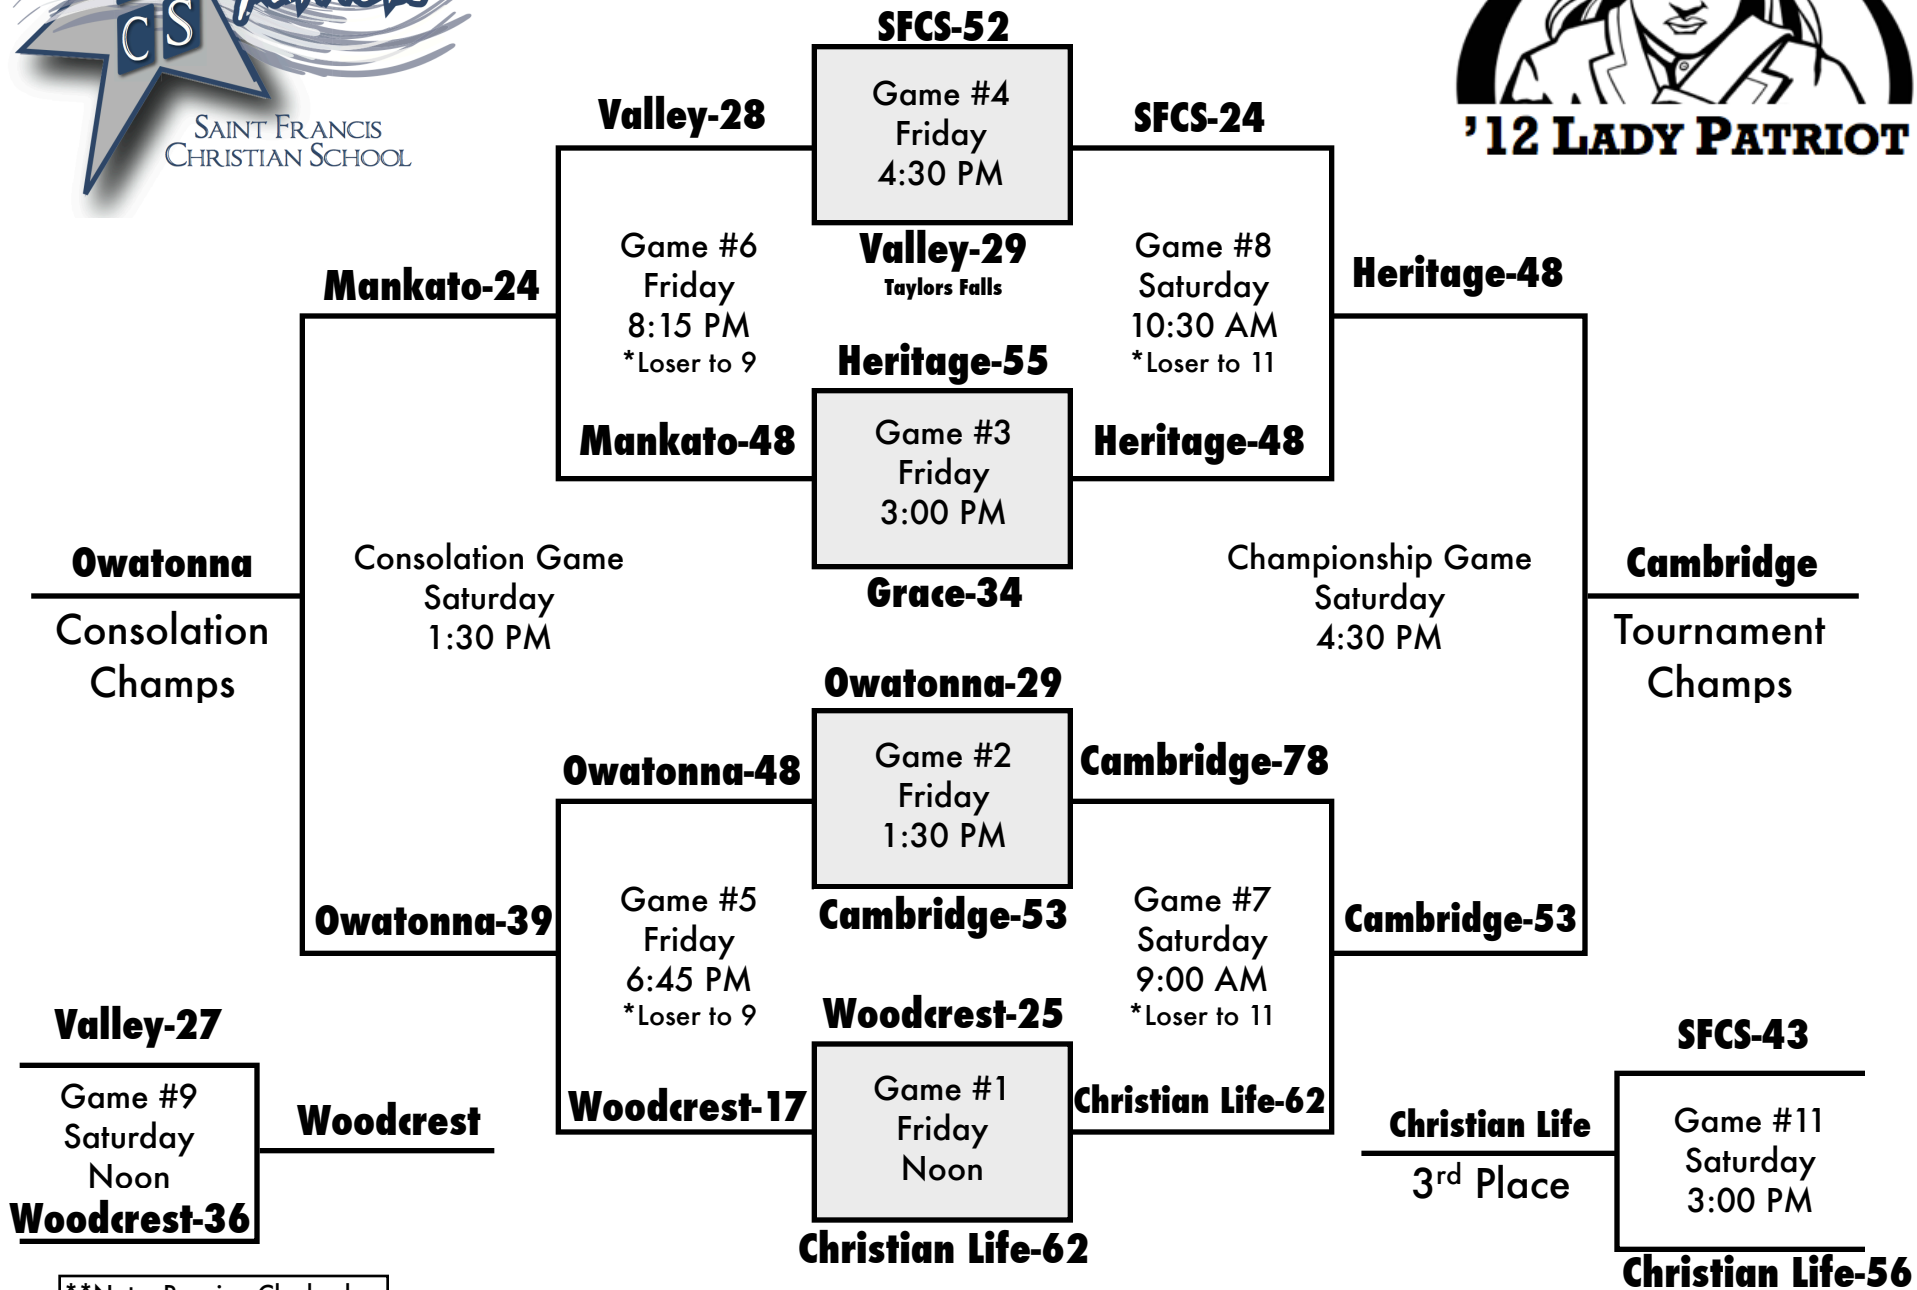

Christian Life Hawks

Christian Life School
Farmington, MN

#	Player Name	Grade
1	*Betty Rand	8
2	Makenzie Seidel	10
4	Rachel Keiper	12
5	*Kayla Peterson	10
10	*Megan Kinser	12
11	*Raquel Goutierez	10
12	Mariah Rud	10
15	*Crystal Goutierez	12
21	Caroline Smith	10
23	Mikayla Anderson	9
24	Lexi Giles	9
30	Anneliese Anderson	11

School Colors: Blue & Black

Head Coach: Steven Goutierez

Assistant Coach: Debbie Swensen, Steve Rud

Athletic Director: Bob Nurnberger

Owatonna Sabers

Owatonna Christian School
Owatonna, MN

#	Player Name	Grade
10	Sarah Peterson	10
12	*Bethany Corwine	11
14	*Cherilyn Jorgenson	11
20	*Rachel Trunnell	10
22	Janae Jorgenson	10
24	*Alyssa Larson	11
20	Alexis Duruji	10
32	*Kari Weil	11
34	Janessa Jorgenson	10
40	Marta Tverberg	10

School Colors: Purple & White

Head Coach: Brian Boldt

Assistant Coach: June Piepho

Principal/Athletic Director: Shawn Smith

2012 LADY PATRIOT BASKETBALL TOURNAMENT JANUARY 6-7, 2012

**Note: Running Clock when a team leads by more than 20 points in the 2nd half

Chapel for Players/Coaches 6:00 PM Friday in the Auditorium

The TOP Team in each Bracket is the HOME Team (Dark Jerseys)